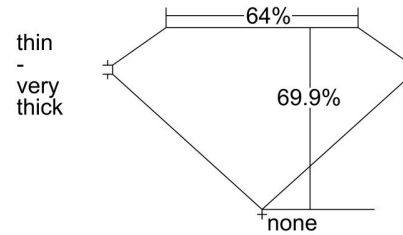

GIA NATURAL DIAMOND GRADING REPORT

February 20, 2021

GIA Report Number 6372655265

 Shape and Cutting Style Cut-Cornered Rectangular
 Modified Brilliant

Measurements 6.70 x 5.16 x 3.61 mm

GRADING RESULTS

Carat Weight 1.20 carat

Color Grade K

Clarity Grade SI1

ADDITIONAL GRADING INFORMATION

Polish Excellent

Symmetry Very Good

Fluorescence None

Inscription(s): GIA 6372655265

PROPORTIONS

Profile not to actual proportions

CLARITY CHARACTERISTICS

KEY TO SYMBOLS*

-  Indented Natural
-  Cloud
-  Pinpoint

* Red symbols denote internal characteristics (inclusions). Green or black symbols denote external characteristics (blemishes). Diagram is an approximate representation of the diamond, and symbols shown indicate type, position, and approximate size of clarity characteristics. All clarity characteristics may not be shown. Details of finish are not shown.