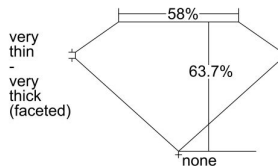

GIA®

FACSIMILE

GIA REPORT 6372544671

Verify this report at GIA.edu

GIA NATURAL DIAMOND DOSSIER®

February 09, 2021
GIA Report Number 6372544671
Shape and Cutting Style ..... Oval Brilliant
Measurements ..... 7.07 x 5.20 x 3.31 mm

GRADING RESULTS

Carat Weight ..... 0.80 carat
Color Grade ..... D
Clarity Grade SI1

ADDITIONAL GRADING INFORMATION

Polish ..... Excellent
Symmetry ..... Very Good
Fluorescence ..... Faint
Clarity Characteristics.....Crystal, Cloud, Cavity, Indented Natural
Inscription(s): GIA 6372544671

PROPORTIONS

Profile not to actual proportions

GRADING SCALES

GIA COLOR SCALE		GIA CLARITY SCALE			
COLORLESS	D	VERY VERY SLIGHTLY INCLUDED	FLAWLESS		
	E		INTERNALLY FLAWLESS		
	F	VERY SLIGHTLY INCLUDED	VVS₁		
	G		VVS₂		
	H		VS₁		
	NEAR COLORLESS	I	SLIGHTLY INCLUDED	VS₂	
		J		SI₁	
		FAINT	K	INCLUDED	SI₂
			L		I₁
			M		I₂
VERT LIGHT	N		INCLUDED	I₃	
	O				
	P				
	LIGHT		Q		
		R			
		S			
T					
U					
V					
W					
X					
Y					
Z