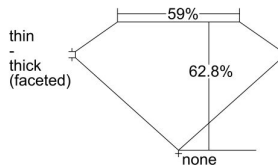

GIA®

FACSIMILE

GIA REPORT 6371761571

Verify this report at GIA.edu

GIA NATURAL DIAMOND DOSSIER®

February 25, 2021
GIA Report Number 6371761571
Shape and Cutting Style ..... Oval Brilliant
Measurements ..... 7.70 x 5.36 x 3.37 mm

GRADING RESULTS

Carat Weight ..... 0.91 carat
Color Grade ..... K
Clarity Grade VS2

ADDITIONAL GRADING INFORMATION

Polish ..... Excellent
Symmetry ..... Very Good
Fluorescence ..... Faint
Clarity Characteristics..Crystal, Feather, Indented Natural, Cavity
Inscription(s): GIA 6371761571

PROPORTIONS

Profile not to actual proportions

GRADING SCALES

GIA COLOR SCALE		GIA CLARITY SCALE			
COLORLESS	D	VERY VERY SLIGHTLY INCLUDED	FLAWLESS		
	E		INTERNALLY FLAWLESS		
	F	VERY SLIGHTLY INCLUDED	VVS₁		
	G		VVS₂		
	H		VS₁		
	NEAR COLORLESS	I	SLIGHTLY INCLUDED	VS₂	
		J		SI₁	
		FAINT	K	INCLUDED	SI₂
			L		I₁
			M		I₂
VERT LIGHT	N	LIGHT	I₃		
	O				
	P				
	Q				
	R