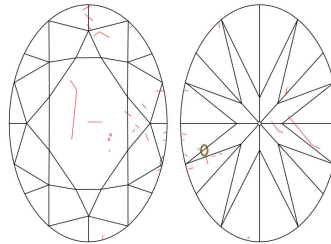

GIA NATURAL DIAMOND GRADING REPORT

September 19, 2020

 GIA Report Number **6362016697**

 Shape and Cutting Style **Oval Brilliant**

 Measurements **8.97 x 6.70 x 4.22 mm**
GRADING RESULTS

 Carat Weight **1.70 carat**

 Color Grade **M**

 Clarity Grade **SI2**
ADDITIONAL GRADING INFORMATION

 Polish **Excellent**

 Symmetry **Very Good**

 Fluorescence **None**

 Inscription(s): **GIA 6362016697**
Comments: Pinpoints are not shown. Surface graining is not shown.

PROPORTIONS

Profile not to actual proportions

CLARITY CHARACTERISTICS

KEY TO SYMBOLS*

-  Feather
-  Knot
-  Crystal
-  Needle
-  Extra Facet

* Red symbols denote internal characteristics (inclusions). Green or black symbols denote external characteristics (blemishes). Diagram is an approximate representation of the diamond, and symbols shown indicate type, position, and approximate size of clarity characteristics. All clarity characteristics may not be shown. Details of finish are not shown.