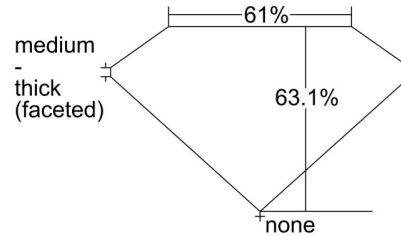

GIA NATURAL DIAMOND GRADING REPORT

September 19, 2020

 GIA Report Number **6362016697**

 Shape and Cutting Style **Oval Brilliant**

 Measurements **8.97 x 6.70 x 4.22 mm**
GRADING RESULTS

 Carat Weight **1.70 carat**

 Color Grade **M**

 Clarity Grade **SI2**
ADDITIONAL GRADING INFORMATION

 Polish **Excellent**

 Symmetry **Very Good**

 Fluorescence **None**

 Inscription(s): **GIA 6362016697**
Comments: Pinpoints are not shown. Surface graining is not shown.

PROPORTIONS

Profile not to actual proportions

CLARITY CHARACTERISTICS

KEY TO SYMBOLS*

-  Feather
-  Knot
-  Crystal
-  Needle
-  Extra Facet

* Red symbols denote internal characteristics (inclusions). Green or black symbols denote external characteristics (blemishes). Diagram is an approximate representation of the diamond, and symbols shown indicate type, position, and approximate size of clarity characteristics. All clarity characteristics may not be shown. Details of finish are not shown.