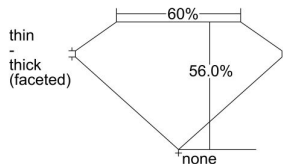

GIA®

FACSIMILE

GIA REPORT 6355854802

Verify this report at GIA.edu

GIA NATURAL DIAMOND DOSSIER®

September 08, 2020
GIA Report Number 6355854802
Shape and Cutting Style ..... Heart Brilliant
Measurements ..... 4.21 x 4.65 x 2.60 mm

GRADING RESULTS

Carat Weight ..... 0.31 carat
Color Grade ..... E
Clarity Grade SI1

ADDITIONAL GRADING INFORMATION

Polish ..... Excellent
Symmetry ..... Very Good
Fluorescence ..... None
Clarity Characteristics ..... Cloud, Feather, Crystal
Inscription(s): GIA 6355854802

PROPORTIONS

Profile not to actual proportions

GRADING SCALES

GIA COLOR SCALE		GIA CLARITY SCALE			
COLORLESS	D	VERY VERY SLIGHTLY INCLUDED	FLAWLESS		
	E		INTERNALLY FLAWLESS		
	F	VERY SLIGHTLY INCLUDED	VVS₁		
	G		VVS₂		
	H		VS₁		
	NEAR COLORLESS	I	SLIGHTLY INCLUDED	VS₂	
		J		SI₁	
		FAINT	K	INCLUDED	SI₂
			L		I₁
			M		I₂
VERTICALLY FAINT	N	INCLUDED	I₃		
	O				
	P				
	Q				
	R				
LIGHT	S				
	T				
	U				
	V				
	W				
X					
Y					
Z