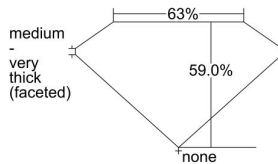

GIA®

FACSIMILE

GIA REPORT 6355834773

Verify this report at GIA.edu

GIA NATURAL DIAMOND DOSSIER®

August 31, 2020
GIA Report Number 6355834773
Shape and Cutting Style ..... Heart Brilliant
Measurements ..... 4.23 x 4.98 x 2.94 mm

GRADING RESULTS

Carat Weight ..... 0.36 carat
Color Grade ..... D
Clarity Grade SI1

ADDITIONAL GRADING INFORMATION

Polish ..... Excellent
Symmetry ..... Very Good
Fluorescence ..... None
Clarity Characteristics..... Twinning Wisp
Inscription(s): GIA 6355834773

PROPORTIONS

Profile not to actual proportions

GRADING SCALES

GIA COLOR SCALE		GIA CLARITY SCALE			
COLORLESS	D	VERY VERY SLIGHTLY INCLUDED	FLAWLESS		
	E		INTERNALLY FLAWLESS		
	F	VERY SLIGHTLY INCLUDED	VVS₁		
	G		VVS₂		
	H		VS₁		
	NEAR COLORLESS	I	SLIGHTLY INCLUDED	VS₂	
		J		SI₁	
		FAINT	K	INCLUDED	SI₂
			L		I₁
			M		I₂
VERT LIGHT	N	INCLUDED	I₃		
	O				
	P				
	Q				
	R				
LIGHT	S				
	T				
	U				
	V				
	W				
	X				
	Y				
	Z