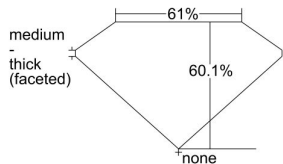

GIA®

FACSIMILE

GIA REPORT 6355727159

Verify this report at GIA.edu

GIA NATURAL DIAMOND DOSSIER®

August 11, 2020
GIA Report Number 6355727159
Shape and Cutting Style ..... Pear Brilliant
Measurements ..... 6.72 x 4.12 x 2.48 mm

GRADING RESULTS

Carat Weight ..... 0.40 carat
Color Grade ..... G
Clarity Grade VS1

ADDITIONAL GRADING INFORMATION

Polish ..... Excellent
Symmetry ..... Good
Fluorescence ..... Faint
Clarity Characteristics..... Cloud, Crystal, Feather, Pinpoint
Inscription(s): GIA 6355727159

PROPORTIONS

Profile not to actual proportions

GRADING SCALES

GIA COLOR SCALE		GIA CLARITY SCALE			
COLORLESS	D	VERY VERY SLIGHTLY INCLUDED	FLAWLESS		
	E		INTERNALLY FLAWLESS		
	F		VVS₁		
	G		VVS₂		
	NEAR COLORLESS		H	VERY SLIGHTLY INCLUDED	VS₁
			I		VS₂
			J		SI₁
	FAINT		K	SLIGHTLY INCLUDED	SI₂
			L		I₁
			M		I₂
N		I₃			
VERT LIGHT	O	INCLUDED			
	P				
	Q				
	R				
	S				
	T				
LIGHT	U				
	V				
	W				
	X				
Y					
Z