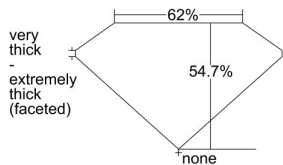

GIA®

FACSIMILE

GIA REPORT 6355115058

Verify this report at GIA.edu

GIA NATURAL DIAMOND DOSSIER®

March 11, 2020
GIA Report Number 6355115058
Shape and Cutting Style ..... Pear Brilliant
Measurements ..... 7.46 x 4.46 x 2.44 mm

GRADING RESULTS

Carat Weight ..... 0.50 carat
Color Grade ..... F
Clarity Grade VVS1

ADDITIONAL GRADING INFORMATION

Polish ..... Very Good
Symmetry ..... Very Good
Fluorescence ..... None
Clarity Characteristics ..... Pinpoint, Chip
Inscription(s): GIA 6355115058

PROPORTIONS

Profile not to actual proportions

GRADING SCALES

GIA COLOR SCALE		GIA CLARITY SCALE			
COLORLESS	D	VERY VERY SLIGHTLY INCLUDED	FLAWLESS		
	E		INTERNALLY FLAWLESS		
	F		VVS₁		
	G		VVS₂		
	NEAR COLORLESS	H	VERY SLIGHTLY INCLUDED	VS₁	
		I		VS₂	
		FAINT	J	SLIGHTLY INCLUDED	S₁
			K		S₂
	L		I₁		
	M		I₂		
N	I₃				
P					
VERT LIGHT	Q	INCLUDED			
	R				
	S				
	T				
	U				
	V				
LIGHT	W				
	X				
	Y				
	Z