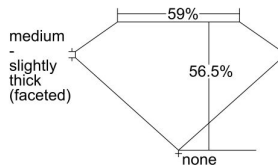

GIA®

FACSIMILE

GIA REPORT 6352888821

Verify this report at GIA.edu

GIA NATURAL DIAMOND DOSSIER®

September 05, 2020
GIA Report Number 6352888821
Shape and Cutting Style ..... Heart Brilliant
Measurements ..... 4.23 x 4.74 x 2.68 mm

GRADING RESULTS

Carat Weight ..... 0.31 carat
Color Grade ..... G
Clarity Grade SI2

ADDITIONAL GRADING INFORMATION

Polish ..... Excellent
Symmetry ..... Very Good
Fluorescence ..... None
Clarity Characteristics ..... Crystal, Cloud, Feather
Inscription(s): GIA 6352888821

PROPORTIONS

Profile not to actual proportions

GRADING SCALES

GIA COLOR SCALE		GIA CLARITY SCALE	
NEAR COLORLESS	D	VERY VERY SLIGHTLY INCLUDED	FLAWLESS
	E		INTERNALLY FLAWLESS
	F		VVS₁
	G		VVS₂
	H		VS₁
	I		VS₂
	J		SI₁
	K		SI₂
	L		I₁
	M		I₂
FAINT	N	SLIGHTLY INCLUDED	I₃
	O		
	P		
	Q		
	R		
VERT LIGHT	S	INCLUDED	
	T		
	U		
	V		
	W		
LIGHT	X		
	Y		
	Z