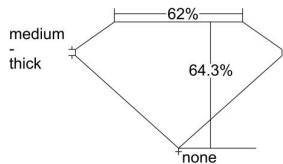

GIA®

FACSIMILE

GIA REPORT 6352806319

Verify this report at GIA.edu

GIA NATURAL DIAMOND DOSSIER®

August 26, 2020
GIA Report Number 6352806319
Shape and Cutting Style ..... Emerald Cut
Measurements ..... 4.93 x 3.66 x 2.35 mm

GRADING RESULTS

Carat Weight ..... 0.41 carat
Color Grade ..... E
Clarity Grade SI1

ADDITIONAL GRADING INFORMATION

Polish ..... Excellent
Symmetry ..... Very Good
Fluorescence ..... None
Clarity Characteristics ..... Crystal
Inscription(s): GIA 6352806319

PROPORTIONS

Profile not to actual proportions

GRADING SCALES

GIA COLOR SCALE		GIA CLARITY SCALE			
COLORLESS	D	VERY VERY SLIGHTLY INCLUDED	FLAWLESS		
	E		INTERNALLY FLAWLESS		
	F	VERY SLIGHTLY INCLUDED	VVS₁		
	G		VVS₂		
	H		VS₁		
	NEAR COLORLESS	I	SLIGHTLY INCLUDED	VS₂	
		J		SI₁	
		FAINT	K	INCLUDED	SI₂
			L		I₁
			M		I₂
VERTICALLY COLORLESS	N	INCLUDED	I₃		
	O				
	P				
	Q				
	R				
LIGHT	S				
	T				
	U				
	V				
	W				
	X				
Y					
Z