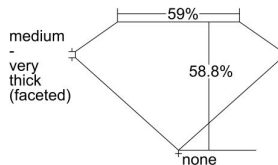

GIA®

FACSIMILE

GIA REPORT 6352781663

Verify this report at GIA.edu

GIA NATURAL DIAMOND DOSSIER®

August 18, 2020
GIA Report Number 6352781663
Shape and Cutting Style ..... Heart Brilliant
Measurements ..... 5.78 x 6.75 x 3.97 mm

GRADING RESULTS

Carat Weight ..... 0.91 carat
Color Grade ..... F
Clarity Grade SI1

ADDITIONAL GRADING INFORMATION

Polish ..... Excellent
Symmetry ..... Excellent
Fluorescence ..... None
Clarity Characteristics..... Crystal, Cloud, Feather
Inscription(s): GIA 6352781663

PROPORTIONS

Profile not to actual proportions

GRADING SCALES

GIA COLOR SCALE		GIA CLARITY SCALE		
NEAR COLORLESS	D	VERY VERY SLIGHTLY INCLUDED	FLAWLESS	
	E		INTERNALLY FLAWLESS	
	F	VERY SLIGHTLY INCLUDED	VVS₁	
	G		VVS₂	
	H		VS₁	
	FAINT	I	SLIGHTLY INCLUDED	VS₂
		J		SI₁
		K	INCLUDED	SI₂
		L		I₁
		M		I₂
VERY LIGHT	N	LIGHT	I₃	
	O			
	P			
	Q			
LIGHT	R			
	S			
	T			
	U			
	V			
	W			
	X			
	Y			
	Z