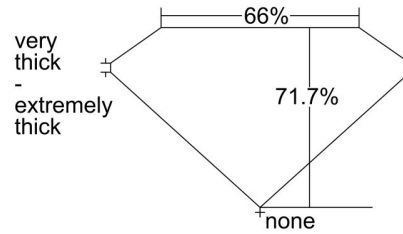

GIA NATURAL DIAMOND GRADING REPORT

June 12, 2020  
 GIA Report Number ..... 6352276893  
 Shape and Cutting Style ..... Cut-Cornered Rectangular  
 Modified Brilliant  
 Measurements ..... 6.44 x 5.29 x 3.79 mm

GRADING RESULTS

Carat Weight ..... 1.21 carat  
 Color Grade ..... I  
 Clarity Grade ..... VS2

ADDITIONAL GRADING INFORMATION

Polish ..... Excellent  
 Symmetry ..... Very Good  
 Fluorescence ..... None  
 Inscription(s): GIA 6352276893

PROPORTIONS

Profile not to actual proportions

CLARITY CHARACTERISTICS

KEY TO SYMBOLS\*

-  Feather
-  Natural

\* Red symbols denote internal characteristics (inclusions). Green or black symbols denote external characteristics (blemishes). Diagram is an approximate representation of the diamond, and symbols shown indicate type, position, and approximate size of clarity characteristics. All clarity characteristics may not be shown. Details of finish are not shown.