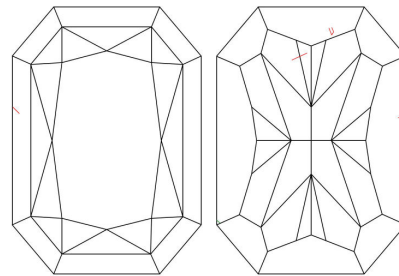

GIA NATURAL DIAMOND GRADING REPORT

June 12, 2020  
 GIA Report Number ..... 6352276893  
 Shape and Cutting Style ..... Cut-Cornered Rectangular  
 Modified Brilliant  
 Measurements ..... 6.44 x 5.29 x 3.79 mm

GRADING RESULTS

Carat Weight ..... 1.21 carat  
 Color Grade ..... I  
 Clarity Grade ..... VS2

ADDITIONAL GRADING INFORMATION

Polish ..... Excellent  
 Symmetry ..... Very Good  
 Fluorescence ..... None  
 Inscription(s): GIA 6352276893

PROPORTIONS

Profile not to actual proportions

CLARITY CHARACTERISTICS

KEY TO SYMBOLS\*

-  Feather
-  Natural

\* Red symbols denote internal characteristics (inclusions). Green or black symbols denote external characteristics (blemishes). Diagram is an approximate representation of the diamond, and symbols shown indicate type, position, and approximate size of clarity characteristics. All clarity characteristics may not be shown. Details of finish are not shown.