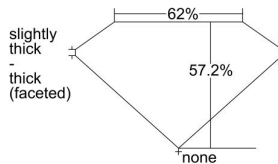

GIA®

FACSIMILE

GIA REPORT 6352158780

Verify this report at GIA.edu

GIA NATURAL DIAMOND DOSSIER®

March 12, 2020
GIA Report Number 6352158780
Shape and Cutting Style ..... Marquise Brilliant
Measurements ..... 6.77 x 3.65 x 2.09 mm

GRADING RESULTS

Carat Weight ..... 0.30 carat
Color Grade ..... E
Clarity Grade VVS1

ADDITIONAL GRADING INFORMATION

Polish ..... Very Good
Symmetry ..... Very Good
Fluorescence ..... Faint
Clarity Characteristics ..... Pinpoint
Inscription(s): GIA 6352158780

PROPORTIONS

Profile not to actual proportions

GRADING SCALES

GIA COLOR SCALE		GIA CLARITY SCALE	
NEAR COLORLESS	D	VERY VERY SLIGHTLY INCLUDED	FLAWLESS
	E		INTERNALLY FLAWLESS
	F		VVS₁
	G		VVS₂
	H		VS₁
	I		VS₂
	J		SI₁
	K		SI₂
	L		I₁
	M		I₂
FAINT	N	INCLUDED	I₃
	O		
	P		
	Q		
VERY LIGHT	R		
	S		
	T		
	U		
LIGHT	V		
	W		
	X		
	Y		
	Z