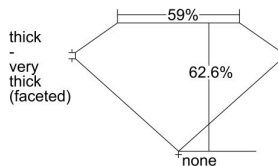

GIA®

FACSIMILE

GIA REPORT 6352084084

Verify this report at GIA.edu

GIA NATURAL DIAMOND DOSSIER®

March 03, 2020
GIA Report Number 6352084084
Shape and Cutting Style ..... Oval Brilliant
Measurements ..... 6.00 x 4.41 x 2.76 mm

GRADING RESULTS

Carat Weight ..... 0.51 carat
Color Grade ..... K
Clarity Grade VS2

ADDITIONAL GRADING INFORMATION

Polish ..... Excellent
Symmetry ..... Very Good
Fluorescence ..... None
Clarity Characteristics ..... Feather
Inscription(s): GIA 6352084084

PROPORTIONS

Profile not to actual proportions

GRADING SCALES

GIA COLOR SCALE		GIA CLARITY SCALE			
COLORLESS	D	VERY VERY SLIGHTLY INCLUDED	FLAWLESS		
	E		INTERNALLY FLAWLESS		
	F		VVS₁		
	NEAR COLORLESS	G	VERY SLIGHTLY INCLUDED	VVS₂	
		H		VS₁	
		FAINT	I	SLIGHTLY INCLUDED	VS₂
			J		SI₁
			K		SI₂
	VERT LIGHT	L	INCLUDED	I₁	
		M		I₂	
N		I₃			
O					
LIGHT		P			
		Q			
		R			
		S