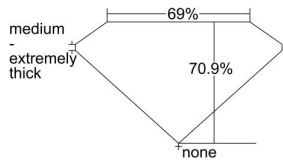

GIA®

FACSIMILE

GIA REPORT 6345827244

Verify this report at GIA.edu

GIA NATURAL DIAMOND DOSSIER®

February 05, 2020
GIA Report Number 6345827244
Shape and Cutting Style ..... Square Modified Brilliant
Measurements ..... 4.30 x 4.19 x 2.97 mm

GRADING RESULTS

Carat Weight ..... 0.50 carat
Color Grade I
Clarity Grade SI1

ADDITIONAL GRADING INFORMATION

Polish ..... Excellent
Symmetry ..... Very Good
Fluorescence ..... None
Clarity Characteristics.. Cloud, Crystal, Feather, Indented Natural
Inscription(s): GIA 6345827244

PROPORTIONS

Profile not to actual proportions

GRADING SCALES

GIA COLOR SCALE		GIA CLARITY SCALE			
COLORLESS	D	VERY VERY SLIGHTLY INCLUDED	FLAWLESS		
	E		INTERNALLY FLAWLESS		
	F	VERY SLIGHTLY INCLUDED	VVS₁		
	G		VVS₂		
	H		VS₁		
	NEAR COLORLESS	I	SLIGHTLY INCLUDED	VS₂	
		J		SI₁	
		FAINT	K	INCLUDED	SI₂
			L		I₁
			M		I₂
VERT LIGHT	N	INCLUDED	I₃		
	O				
	P				
	Q				
	R				
LIGHT	S				
	T				
	U				
	V				
	W				
	X				
	Y				
	Z