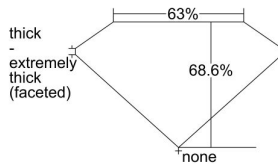

GIA®

FACSIMILE

GIA REPORT 6345564407

Verify this report at GIA.edu

GIA NATURAL DIAMOND DOSSIER®

January 16, 2020
GIA Report Number **6345564407**
Shape and Cutting Style ..... **Cushion Modified Brilliant**
Measurements ..... **4.71 x 4.32 x 2.96 mm**

GRADING RESULTS

Carat Weight ..... **0.50 carat**
Color Grade ..... **G**
Clarity Grade **I1**

ADDITIONAL GRADING INFORMATION

Polish ..... **Excellent**
Symmetry ..... **Good**
Fluorescence ..... **Faint**
Clarity Characteristics ..... **Feather, Cavity**
Inscription(s): **GIA 6345564407**

PROPORTIONS

Profile not to actual proportions

GRADING SCALES

GIA COLOR SCALE		GIA CLARITY SCALE			
COLORLESS	D	VERY VERY SLIGHTLY INCLUDED	FLAWLESS		
	E		INTERNALLY FLAWLESS		
	F	VERY SLIGHTLY INCLUDED	VVS₁		
	G		VVS₂		
	H		VS₁		
	NEAR COLORLESS	I	SLIGHTLY INCLUDED	VS₂	
		J		SI₁	
		FAINT	K	INCLUDED	SI₂
			L		I₁
			M		I₂
VERT LIGHT	N	LIGHT	I₃		
	O				
	P				
	Q				
	R