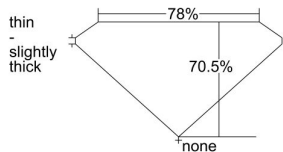

GIA®

FACSIMILE

GIA REPORT 6345318551

Verify this report at GIA.edu

GIA NATURAL DIAMOND DOSSIER®

December 13, 2019
GIA Report Number 6345318551
Shape and Cutting Style ..... Square Modified Brilliant
Measurements ..... 4.07 x 3.94 x 2.78 mm

GRADING RESULTS

Carat Weight ..... 0.35 carat
Color Grade ..... D
Clarity Grade VS1

ADDITIONAL GRADING INFORMATION

Polish ..... Very Good
Symmetry ..... Very Good
Fluorescence ..... None
Clarity Characteristics ..... Crystal, Cloud, Feather
Inscription(s): GIA 6345318551

PROPORTIONS

Profile not to actual proportions

GRADING SCALES

GIA COLOR SCALE		GIA CLARITY SCALE			
COLORLESS	D	VERY VERY SLIGHTLY INCLUDED	FLAWLESS		
	E		INTERNALLY FLAWLESS		
	F	VERY SLIGHTLY INCLUDED	VVS₁		
	G		VVS₂		
	H		VS₁		
	NEAR COLORLESS	I	VERY SLIGHTLY INCLUDED	VS₂	
		J		SI₁	
		FAINT	K	SLIGHTLY INCLUDED	SI₂
			L		I₁
			M		I₂
VERT LIGHT	N	INCLUDED	I₃		
	O				
	P				
	Q				
	R				
	S				
	T				
LIGHT	U				
	V				
	W				
	X				
Y					
Z