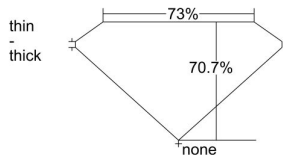

GIA®

FACSIMILE

GIA REPORT 6345233343

Verify this report at GIA.edu

GIA NATURAL DIAMOND DOSSIER®

December 05, 2019
GIA Report Number 6345233343
Shape and Cutting Style ..... Square Modified Brilliant
Measurements ..... 3.80 x 3.73 x 2.64 mm

GRADING RESULTS

Carat Weight ..... 0.30 carat
Color Grade ..... G
Clarity Grade VS1

ADDITIONAL GRADING INFORMATION

Polish ..... Very Good
Symmetry ..... Good
Fluorescence ..... None
Clarity Characteristics ..... Cloud, Indented Natural
Inscription(s): GIA 6345233343

PROPORTIONS

Profile not to actual proportions