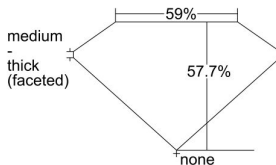

GIA®

FACSIMILE

GIA REPORT 6345203275

Verify this report at GIA.edu

GIA NATURAL DIAMOND DOSSIER®

November 29, 2019
GIA Report Number 6345203275
Shape and Cutting Style ..... Heart Brilliant
Measurements ..... 4.52 x 5.11 x 2.95 mm

GRADING RESULTS

Carat Weight ..... 0.40 carat
Color Grade ..... D
Clarity Grade VVS2

ADDITIONAL GRADING INFORMATION

Polish ..... Very Good
Symmetry ..... Very Good
Fluorescence ..... None
Clarity Characteristics ..... Pinpoint
Inscription(s): GIA 6345203275

PROPORTIONS

Profile not to actual proportions

GRADING SCALES

GIA COLOR SCALE		GIA CLARITY SCALE			
COLORLESS	D	VERY VERY SLIGHTLY INCLUDED	FLAWLESS		
	E		INTERNALLY FLAWLESS		
	F	VERY SLIGHTLY INCLUDED	VVS₁		
	G		VVS₂		
	H		VS₁		
	NEAR COLORLESS	I	SLIGHTLY INCLUDED	VS₂	
		J		SI₁	
		FAINT	K	INCLUDED	SI₂
			L		I₁
			M		I₂
VERT LIGHT			N	INCLUDED	I₃
			O		
			P		
	Q				
LIGHT	R				
	S				
	T				
	U				
	V				
	Z