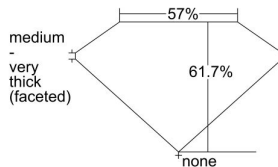

GIA®

FACSIMILE

GIA REPORT 6345178046

Verify this report at GIA.edu

GIA NATURAL DIAMOND DOSSIER®

November 26, 2019
GIA Report Number 6345178046
Shape and Cutting Style ..... Marquise Brilliant
Measurements ..... 6.51 x 3.58 x 2.21 mm

GRADING RESULTS

Carat Weight ..... 0.30 carat
Color Grade ..... D
Clarity Grade VVS2

ADDITIONAL GRADING INFORMATION

Polish ..... Very Good
Symmetry ..... Very Good
Fluorescence ..... None
Clarity Characteristics ..... Indented Natural, Pinpoint
Inscription(s): GIA 6345178046

PROPORTIONS

Profile not to actual proportions

GRADING SCALES

GIA COLOR SCALE		GIA CLARITY SCALE			
COLORLESS	D	VERY VERY SLIGHTLY INCLUDED	FLAWLESS		
	E		INTERNALLY FLAWLESS		
	F	VERY SLIGHTLY INCLUDED	VVS₁		
	G		VVS₂		
	H		VS₁		
	NEAR COLORLESS	I	SLIGHTLY INCLUDED	VS₂	
		J		SI₁	
		FAINT	K	INCLUDED	SI₂
			L		I₁
			M		I₂
VERTICALLY LIGHT	N	INCLUDED	I₃		
	O				
	P				
	Q				
	R				
LIGHT	S				
	T				
	U				
	V				
	W				
X					
Y					
Z