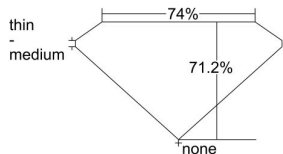

GIA®

FACSIMILE

GIA REPORT 6345118814

Verify this report at GIA.edu

GIA NATURAL DIAMOND DOSSIER®

November 19, 2019
GIA Report Number 6345118814
Shape and Cutting Style ..... Square Modified Brilliant
Measurements ..... 4.37 x 4.25 x 3.03 mm

GRADING RESULTS

Carat Weight ..... 0.45 carat
Color Grade ..... E
Clarity Grade VS1

ADDITIONAL GRADING INFORMATION

Polish ..... Excellent
Symmetry ..... Excellent
Fluorescence ..... Faint
Clarity Characteristics..... Crystal, Feather, Cloud, Pinpoint
Inspection(s): GIA 6345118814

PROPORTIONS

Profile not to actual proportions

GRADING SCALES

GIA COLOR SCALE		GIA CLARITY SCALE			
COLORLESS	D	VERY VERY SLIGHTLY INCLUDED	FLAWLESS		
	E		INTERNALLY FLAWLESS		
	F		VVS₁		
	NEAR COLORLESS	G	VERY SLIGHTLY INCLUDED	VVS₂	
		H		VS₁	
		FAINT	I	SLIGHTLY INCLUDED	VS₂
			J		SI₁
			K		SI₂
	LIGHT	L	INCLUDED	I₁	
		M		I₂	
N		I₃			
O					
P					
Q					
R