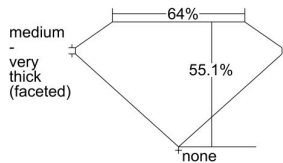

GIA®

FACSIMILE

GIA REPORT 6342588046

Verify this report at GIA.edu

GIA NATURAL DIAMOND DOSSIER®

January 15, 2020
GIA Report Number 6342588046
Shape and Cutting Style ..... Heart Brilliant
Measurements ..... 4.30 x 5.07 x 2.79 mm

GRADING RESULTS

Carat Weight ..... 0.40 carat
Color Grade ..... E
Clarity Grade VS1

ADDITIONAL GRADING INFORMATION

Polish ..... Very Good
Symmetry ..... Very Good
Fluorescence ..... None
Clarity Characteristics..... Feather, Pinpoint, Indented Natural
Inscription(s): GIA 6342588046

PROPORTIONS

Profile not to actual proportions

GRADING SCALES

GIA COLOR SCALE		GIA CLARITY SCALE			
COLORLESS	D	VERY VERY SLIGHTLY INCLUDED	FLAWLESS		
	E		INTERNALLY FLAWLESS		
	F	VERY SLIGHTLY INCLUDED	VVS₁		
	G		VVS₂		
	H		VS₁		
	NEAR COLORLESS	I	SLIGHTLY INCLUDED	VS₂	
		J		SI₁	
		FAINT	K	INCLUDED	SI₂
			L		I₁
			M		I₂
VERTICALLY LIGHT	N	INCLUDED	I₃		
	O				
	P				
	Q				
	R				
LIGHT	S				
	T				
	U				
	V				
	W				
	X				
	Y				
	Z