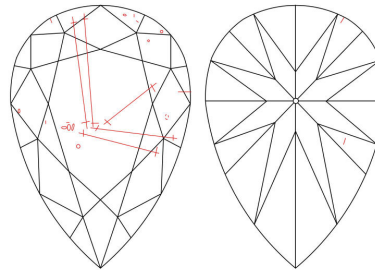

GIA NATURAL DIAMOND GRADING REPORT

January 20, 2020
 GIA Report Number 6342582687
 Shape and Cutting Style Pear Brilliant
 Measurements 10.29 x 6.16 x 3.76 mm

GRADING RESULTS

Carat Weight 1.50 carat
 Color Grade M
 Clarity Grade SI1

ADDITIONAL GRADING INFORMATION

Polish Excellent
 Symmetry Very Good
 Fluorescence None
 Inscription(s): GIA 6342582687

Comments: Additional twinning wisps, additional clouds, pinpoints and surface graining are not shown.

PROPORTIONS

Profile not to actual proportions

CLARITY CHARACTERISTICS

KEY TO SYMBOLS*

-  Twinning Wisp
-  Needle
-  Crystal
-  Feather
-  Cloud

* Red symbols denote internal characteristics (inclusions). Green or black symbols denote external characteristics (blemishes). Diagram is an approximate representation of the diamond, and symbols shown indicate type, position, and approximate size of clarity characteristics. All clarity characteristics may not be shown. Details of finish are not shown.