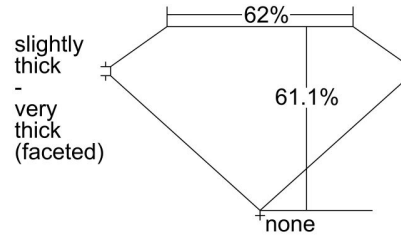

GIA NATURAL DIAMOND GRADING REPORT

January 20, 2020
 GIA Report Number 6342582687
 Shape and Cutting Style Pear Brilliant
 Measurements 10.29 x 6.16 x 3.76 mm

GRADING RESULTS

Carat Weight 1.50 carat
 Color Grade M
 Clarity Grade SI1

PROPORTIONS

Profile not to actual proportions

CLARITY CHARACTERISTICS

KEY TO SYMBOLS*

-  Twinning Wisp
-  Needle
-  Crystal
-  Feather
-  Cloud

* Red symbols denote internal characteristics (inclusions). Green or black symbols denote external characteristics (blemishes). Diagram is an approximate representation of the diamond, and symbols shown indicate type, position, and approximate size of clarity characteristics. All clarity characteristics may not be shown. Details of finish are not shown.