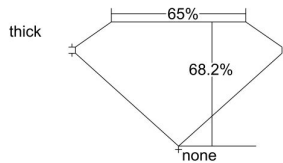

GIA®

FACSIMILE

GIA REPORT 6342493784

Verify this report at GIA.edu

GIA NATURAL DIAMOND DOSSIER®

January 07, 2020
GIA Report Number **6342493784**
Shape and Cutting Style ..... **Square Emerald Cut**
Measurements ..... **5.16 x 5.03 x 3.43 mm**

GRADING RESULTS

Carat Weight ..... **0.80 carat**
Color Grade ..... **F**
Clarity Grade **VS1**

ADDITIONAL GRADING INFORMATION

Polish ..... **Excellent**
Symmetry ..... **Excellent**
Fluorescence ..... **Faint**
Clarity Characteristics ..... **Crystal, Needle, Pinpoint**
Inspection(s): **GIA 6342493784**

PROPORTIONS

Profile not to actual proportions

GRADING SCALES

GIA COLOR SCALE		GIA CLARITY SCALE			
COLORLESS	D	VERY VERY SLIGHTLY INCLUDED	FLAWLESS		
	E		INTERNALLY FLAWLESS		
	F	VERY SLIGHTLY INCLUDED	VVS₁		
	G		VVS₂		
	H		VS₁		
	NEAR COLORLESS	I	SLIGHTLY INCLUDED	VS₂	
		J		SI₁	
		FAINT	K	INCLUDED	SI₂
			L		I₁
	M		I₂		
VERY LIGHT	N		INCL. TO Z	I₃	
	O				
	P				
LIGHT	Q				
	R				
	S				
	T				
	U				
	V				
	W				
X					
Y					
Z