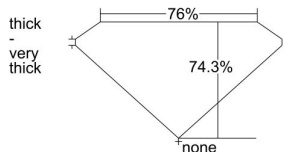

GIA®

FACSIMILE

GIA REPORT 6342338017

Verify this report at GIA.edu

GIA NATURAL DIAMOND DOSSIER®

December 19, 2019
GIA Report Number **6342338017**
Shape and Cutting Style ..... **Square Modified Brilliant**
Measurements ..... **3.81 x 3.78 x 2.81 mm**

GRADING RESULTS

Carat Weight ..... **0.35 carat**
Color Grade ..... **G**
Clarity Grade **I2**

ADDITIONAL GRADING INFORMATION

Polish ..... **Very Good**
Symmetry ..... **Very Good**
Fluorescence ..... **None**
Clarity Characteristics ..... **Feather**
Inscription(s): **GIA 6342338017**

PROPORTIONS

Profile not to actual proportions

GRADING SCALES

GIA COLOR SCALE		GIA CLARITY SCALE			
COLORLESS	D	VERY VERY SLIGHTLY INCLUDED	FLAWLESS		
	E		INTERNALLY FLAWLESS		
	F	VERY SLIGHTLY INCLUDED	VVS₁		
	G		VVS₂		
	H		VS₁		
	NEAR COLORLESS	I	VERY SLIGHTLY INCLUDED	VS₂	
		J		SI₁	
		FAINT	K	SLIGHTLY INCLUDED	SI₂
			L		I₁
			M		I₂
VERY LIGHT			N	INCLUDED	I₃
			O		
			P		
	Q				
LIGHT	R				
	S				
	T				
	U				
	V				
	Z