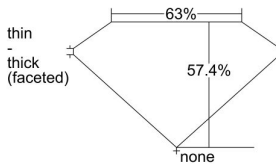

GIA®

FACSIMILE

GIA REPORT 6342037978

Verify this report at GIA.edu

GIA NATURAL DIAMOND DOSSIER®

November 04, 2019
GIA Report Number 6342037978
Shape and Cutting Style ..... Heart Brilliant
Measurements ..... 4.54 x 5.08 x 2.92 mm

GRADING RESULTS

Carat Weight ..... 0.40 carat
Color Grade ..... F
Clarity Grade VVS2

ADDITIONAL GRADING INFORMATION

Polish ..... Very Good
Symmetry ..... Very Good
Fluorescence ..... None
Clarity Characteristics..Cloud, Needle, Pinpoint, Indented Natural
Inspection(s): GIA 6342037978

PROPORTIONS

Profile not to actual proportions

GRADING SCALES

GIA COLOR SCALE		GIA CLARITY SCALE			
COLORLESS	D	VERY VERY SLIGHTLY INCLUDED	FLAWLESS		
	E		INTERNALLY FLAWLESS		
	F	VERY SLIGHTLY INCLUDED	VVS₁		
	G		VVS₂		
	H		VS₁		
	NEAR COLORLESS	I	SLIGHTLY INCLUDED	VS₂	
		J		SI₁	
		FAINT	K	INCLUDED	SI₂
			L		I₁
			M		I₂
VERT LIGHT	N	INCLUDED	I₃		
	O				
	P				
	Q				
	R				
LIGHT	S				
	T				
	U				
	V				
	W				
X					
Y					
Z