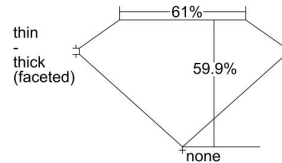

GIA®

FACSIMILE

GIA REPORT 6341872399

Verify this report at GIA.edu

GIA NATURAL DIAMOND DOSSIER®

February 10, 2020
GIA Report Number 6341872399
Shape and Cutting Style ..... Pear Brilliant
Measurements ..... 6.30 x 3.73 x 2.23 mm

GRADING RESULTS

Carat Weight ..... 0.31 carat
Color Grade ..... E
Clarity Grade VS2

ADDITIONAL GRADING INFORMATION

Polish ..... Very Good
Symmetry ..... Good
Fluorescence ..... None
Clarity Characteristics ..... Cloud, Feather
Inscription(s): GIA 6341872399

PROPORTIONS

Profile not to actual proportions

GRADING SCALES

GIA COLOR SCALE		GIA CLARITY SCALE	
COLORLESS	D	VERY VERY SLIGHTLY INCLUDED	FLAWLESS
	E		INTERNALLY FLAWLESS
	F		VVS₁
	G		VVS₂
	H		VS₁
	I		VS₂
	J		SI₁
	K		SI₂
	L		I₁
	M		I₂
NEAR COLORLESS	N	SLIGHTLY INCLUDED	I₃
	O		
	P		
	Q		
FAINT	R		
	S		
	T		
	U		
VERT LIGHT	V		
	W		
	X		
	Y		
LIGHT	Z