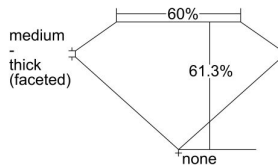

GIA®

FACSIMILE

GIA REPORT 6341770071

Verify this report at GIA.edu

GIA NATURAL DIAMOND DOSSIER®

January 30, 2020
GIA Report Number 6341770071
Shape and Cutting Style ..... Marquise Brilliant
Measurements ..... 6.73 x 3.60 x 2.21 mm

GRADING RESULTS

Carat Weight ..... 0.30 carat
Color Grade ..... E
Clarity Grade S11

ADDITIONAL GRADING INFORMATION

Polish ..... Very Good
Symmetry ..... Very Good
Fluorescence ..... None
Clarity Characteristics ..... Feather, Crystal, Cloud
Inscription(s): GIA 6341770071

PROPORTIONS

Profile not to actual proportions

GRADING SCALES

GIA COLOR SCALE		GIA CLARITY SCALE			
COLORLESS	D	VERY VERY SLIGHTLY INCLUDED	FLAWLESS		
	E		INTERNALLY FLAWLESS		
	F	VERY SLIGHTLY INCLUDED	VVS₁		
	G		VVS₂		
	H		VS₁		
	NEAR COLORLESS	I	SLIGHTLY INCLUDED	VS₂	
		J		S1₁	
		FAINT	K	INCLUDED	S1₂
			L		I₁
			M		I₂
VERT LIGHT	N	INCLUDED	I₃		
	O				
	P				
	Q				
	R				
LIGHT	S				
	T				
	U				
	V				
	W				
X					
Y					
Z