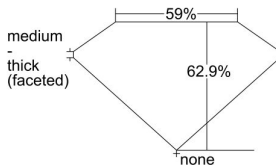

GIA®

FACSIMILE

GIA REPORT 6341588417

Verify this report at GIA.edu

GIA NATURAL DIAMOND DOSSIER®

January 16, 2020
GIA Report Number 6341588417
Shape and Cutting Style ..... Pear Brilliant
Measurements ..... 6.07 x 3.70 x 2.33 mm

GRADING RESULTS

Carat Weight ..... 0.30 carat
Color Grade ..... F
Clarity Grade VS1

ADDITIONAL GRADING INFORMATION

Polish ..... Very Good
Symmetry ..... Excellent
Fluorescence ..... None
Clarity Characteristics..... Crystal, Cavity, Needle, Pinpoint
Inscription(s): GIA 6341588417

PROPORTIONS

Profile not to actual proportions

GRADING SCALES

GIA COLOR SCALE		GIA CLARITY SCALE			
COLORLESS	D	VERY VERY SLIGHTLY INCLUDED	FLAWLESS		
	E		INTERNALLY FLAWLESS		
	F	VERY SLIGHTLY INCLUDED	VVS₁		
	G		VVS₂		
	H		VS₁		
	NEAR COLORLESS	I	SLIGHTLY INCLUDED	VS₂	
		J		S₁	
		FAINT	K	INCLUDED	S₂
			L		I₁
			M		I₂
VERT LIGHT	N	NOT GRADED	I₃		
	O				
	P				
	Q				
	R				
LIGHT	S				
	T				
	U				
	V				
	W				
	X				
	Y				
	Z