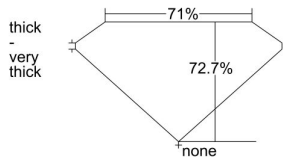

GIA®

FACSIMILE

GIA REPORT 6341564944

Verify this report at GIA.edu

GIA NATURAL DIAMOND DOSSIER®

January 12, 2020
GIA Report Number 6341564944
Shape and Cutting Style ..... Square Modified Brilliant
Measurements ..... 4.09 x 3.92 x 2.85 mm

GRADING RESULTS

Carat Weight ..... 0.40 carat
Color Grade ..... D
Clarity Grade VVS1

ADDITIONAL GRADING INFORMATION

Polish ..... Excellent
Symmetry ..... Very Good
Fluorescence ..... None
Clarity Characteristics ..... Pinpoint, Feather, Chip
Inspection(s): GIA 6341564944

PROPORTIONS

Profile not to actual proportions

GRADING SCALES

GIA COLOR SCALE		GIA CLARITY SCALE			
COLORLESS	D	VERY VERY SLIGHTLY INCLUDED	FLAWLESS		
	E		INTERNALLY FLAWLESS		
	F	VERY SLIGHTLY INCLUDED	VVS₁		
	G		VVS₂		
	H		VS₁		
	NEAR COLORLESS	I	SLIGHTLY INCLUDED	VS₂	
		J		SI₁	
		FAINT	K	INCLUDED	SI₂
			L		I₁
			M		I₂
VERTICALLY FAINT	N	INCLUDED	I₃		
	O				
	P				
	Q				
	R				
LIGHT	S				
	T				
	U				
	V				
	W				
X					
Y					
Z