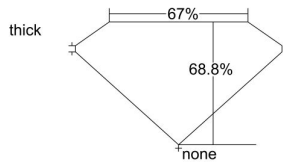

GIA®

FACSIMILE

GIA REPORT 6341541581

Verify this report at GIA.edu

GIA NATURAL DIAMOND DOSSIER®

January 08, 2020
GIA Report Number 6341541581
Shape and Cutting Style ..... **Cut-Cornered Rectangular Modified Brilliant**
Measurements ..... 5.55 x 4.36 x 3.00 mm

GRADING RESULTS

Carat Weight ..... 0.62 carat
Color Grade ..... E
Clarity Grade VVS1

ADDITIONAL GRADING INFORMATION

Polish ..... Excellent
Symmetry ..... Excellent
Fluorescence ..... None
Clarity Characteristics ..... Pinpoint
Inscription(s): GIA 6341541581

PROPORTIONS

Profile not to actual proportions

GRADING SCALES

GIA COLOR SCALE		GIA CLARITY SCALE			
COLORLESS	D	VERY VERY SLIGHTLY INCLUDED	FLAWLESS		
	E		INTERNALLY FLAWLESS		
	F	VERY SLIGHTLY INCLUDED	VVS₁		
	G		VVS₂		
	H		VS₁		
	NEAR COLORLESS	I	SLIGHTLY INCLUDED	VS₂	
		J		SI₁	
		FAINT	K	INCLUDED	SI₂
			L		I₁
			M		I₂
VERTICALLY COLORLESS	N	INCLUDED	I₃		
	O				
	P				
	Q				
	R				
	S				
	T				
LIGHT	U				
	V				
	W				
	X				
Y					
Z