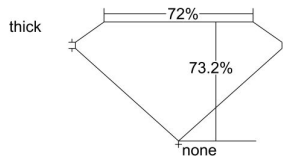

GIA®

FACSIMILE

GIA REPORT 6341399851

Verify this report at GIA.edu

GIA NATURAL DIAMOND DOSSIER®

December 26, 2019
GIA Report Number 6341399851
Shape and Cutting Style ..... Square Modified Brilliant
Measurements ..... 4.98 x 4.95 x 3.62 mm

GRADING RESULTS

Carat Weight ..... 0.80 carat
Color Grade ..... E
Clarity Grade VS1

ADDITIONAL GRADING INFORMATION

Polish ..... Excellent
Symmetry ..... Very Good
Fluorescence ..... Faint
Clarity Characteristics..... Feather, Cloud, Pinpoint, Indented
Natural

Inscription(s): GIA 6341399851

PROPORTIONS

Profile not to actual proportions