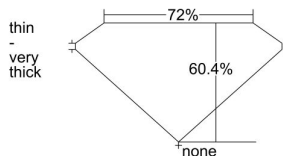

GIA®

FACSIMILE

GIA REPORT 6341337991

Verify this report at GIA.edu

GIA NATURAL DIAMOND DOSSIER®

December 18, 2019
GIA Report Number 6341337991
Shape and Cutting Style ..... Square Modified Brilliant
Measurements ..... 3.99 x 3.90 x 2.36 mm

GRADING RESULTS

Carat Weight ..... 0.33 carat
Color Grade ..... F
Clarity Grade SI2

ADDITIONAL GRADING INFORMATION

Polish ..... Excellent
Symmetry ..... Good
Fluorescence ..... Faint
Clarity Characteristics ..... Feather, Crystal
Inscription(s): GIA 6341337991

PROPORTIONS

Profile not to actual proportions

GRADING SCALES

GIA COLOR SCALE		GIA CLARITY SCALE				
COLORLESS	D	VERY VERY SLIGHTLY INCLUDED	FLAWLESS			
	E		INTERNALLY FLAWLESS			
	F		VVS₁			
	NEAR COLORLESS	G	VERY SLIGHTLY INCLUDED	VVS₂		
		H		VS₁		
		FAINT	I	SLIGHTLY INCLUDED	VS₂	
			J		SI₁	
			LIGHT	K	INCLUDED	SI₂
	L	I₁				
	M	I₂				
N		I₃				
O						
P						
Q						
R						
S						
T						
U						
V						
W						
X						
Y						
Z