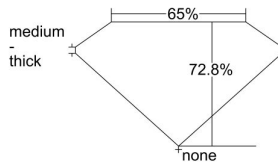

GIA®

FACSIMILE

GIA REPORT 6335553421

Verify this report at GIA.edu

GIA NATURAL DIAMOND DOSSIER®

August 26, 2019
GIA Report Number 6335553421
Shape and Cutting Style ..... Square Modified Brilliant
Measurements ..... 4.51 x 4.37 x 3.18 mm

GRADING RESULTS

Carat Weight ..... 0.54 carat
Color Grade ..... G
Clarity Grade VVS2

ADDITIONAL GRADING INFORMATION

Polish ..... Excellent
Symmetry ..... Very Good
Fluorescence ..... None
Clarity Characteristics..... Pinpoint, Surface Graining
Inscription(s): GIA 6335553421

PROPORTIONS

Profile not to actual proportions

GRADING SCALES

GIA COLOR SCALE		GIA CLARITY SCALE			
COLORLESS	D	VERY VERY SLIGHTLY INCLUDED	FLAWLESS		
	E		INTERNALLY FLAWLESS		
	F	VERY SLIGHTLY INCLUDED	VVS₁		
	G		VVS₂		
	H		VS₁		
	NEAR COLORLESS	I	SLIGHTLY INCLUDED	VS₂	
		J		SI₁	
		FAINT	K	INCLUDED	SI₂
			L		I₁
			M		I₂
VERT LIGHT	N	INCLUDED	I₃		
	O				
	P				
	Q				
	R				
LIGHT	S				
	T				
	U				
	V				
	W				
X					
Y					
Z