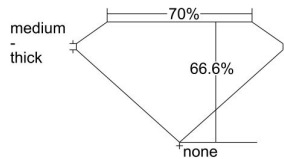

GIA®

FACSIMILE

GIA REPORT 6335481384

Verify this report at GIA.edu

GIA NATURAL DIAMOND DOSSIER®

August 13, 2019
GIA Report Number 6335481384
Shape and Cutting Style ..... Square Modified Brilliant
Measurements ..... 3.73 x 3.59 x 2.39 mm

GRADING RESULTS

Carat Weight ..... 0.26 carat
Color Grade ..... D
Clarity Grade VS2

ADDITIONAL GRADING INFORMATION

Polish ..... Excellent
Symmetry ..... Very Good
Fluorescence ..... None
Clarity Characteristics ..... Crystal
Inscription(s): GIA 6335481384

PROPORTIONS

Profile not to actual proportions

GRADING SCALES

GIA COLOR SCALE		GIA CLARITY SCALE			
COLORLESS	D	VERY VERY SLIGHTLY INCLUDED	FLAWLESS		
	E		INTERNALLY FLAWLESS		
	F		VVS₁		
	G		VVS₂		
	NEAR COLORLESS		H	VERY SLIGHTLY INCLUDED	VS₁
			I		VS₂
	FAINT		J	SLIGHTLY INCLUDED	SI₁
			K		SI₂
			L		I₁
			M		I₂
VERY LIGHT		N	INCLUDED		I₃
		O			
LIGHT		P			
		Q			
		R			
		S			
	T				
	U				
	V				
	W				
X					
Y					
Z