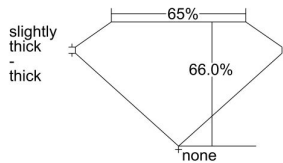

GIA®

FACSIMILE

GIA REPORT 6335407692

Verify this report at GIA.edu

GIA NATURAL DIAMOND DOSSIER®

August 06, 2019
GIA Report Number 6335407692
Shape and Cutting Style ..... Square Emerald Cut
Measurements ..... 5.08 x 5.01 x 3.30 mm

GRADING RESULTS

Carat Weight ..... 0.73 carat
Color Grade ..... E
Clarity Grade VS2

ADDITIONAL GRADING INFORMATION

Polish ..... Excellent
Symmetry ..... Excellent
Fluorescence ..... None
Clarity Characteristics ..... Crystal
Inscription(s): GIA 6335407692

PROPORTIONS

Profile not to actual proportions

GRADING SCALES

GIA COLOR SCALE		GIA CLARITY SCALE			
COLORLESS	D	VERY VERY SLIGHTLY INCLUDED	FLAWLESS		
	E		INTERNALLY FLAWLESS		
	F		VVS₁		
	NEAR COLORLESS	G	VERY SLIGHTLY INCLUDED	VVS₂	
		H		VS₁	
		FAINT	I	SLIGHTLY INCLUDED	VS₂
			J		SI₁
			K		SI₂
	LIGHT	L	INCLUDED	I₁	
		M		I₂	
N		I₃			
O					
P					
Q					
R					
S