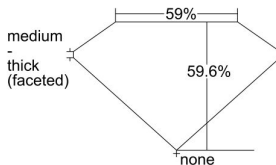

GIA®

FACSIMILE

GIA REPORT 6335405569

Verify this report at GIA.edu

GIA NATURAL DIAMOND DOSSIER®

August 02, 2019
GIA Report Number 6335405569
Shape and Cutting Style ..... Pear Brilliant
Measurements ..... 7.28 x 4.53 x 2.70 mm

GRADING RESULTS

Carat Weight ..... 0.53 carat
Color Grade I
Clarity Grade VVS1

ADDITIONAL GRADING INFORMATION

Polish ..... Excellent
Symmetry ..... Good
Fluorescence ..... Faint
Clarity Characteristics ..... Cloud, Pinpoint, Surface Graining
Inscription(s): GIA 6335405569

PROPORTIONS

Profile not to actual proportions

GRADING SCALES

GIA COLOR SCALE		GIA CLARITY SCALE			
COLORLESS	D	VERY VERY SLIGHTLY INCLUDED	FLAWLESS		
	E		INTERNALLY FLAWLESS		
	F	VERY SLIGHTLY INCLUDED	VVS₁		
	G		VVS₂		
	H		VS₁		
	NEAR COLORLESS	I	SLIGHTLY INCLUDED	VS₂	
		J		SI₁	
		FAINT	K	INCLUDED	SI₂
			L		I₁
			M		I₂
VERY LIGHT	N		LIGHT	I₃	
	O				
	P				
	Q				
LIGHT	R				
	S				
	T				
	U				
	V				
	W				
	X				
	Y				
	Z