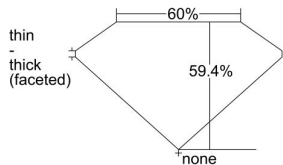

GIA®

FACSIMILE

GIA REPORT 6335107576

Verify this report at GIA.edu

GIA NATURAL DIAMOND DOSSIER®

June 21, 2019
GIA Report Number 6335107576
Shape and Cutting Style ..... Heart Brilliant
Measurements ..... 5.53 x 6.54 x 3.88 mm

GRADING RESULTS

Carat Weight ..... 0.80 carat
Color Grade ..... D
Clarity Grade VVS2

ADDITIONAL GRADING INFORMATION

Polish ..... Excellent
Symmetry ..... Very Good
Fluorescence ..... None
Clarity Characteristics.. **Needle, Cloud, Pinpoint, Indented Natural**
Inscription(s): GIA 6335107576

PROPORTIONS

Profile not to actual proportions

GRADING SCALES

GIA COLOR SCALE		GIA CLARITY SCALE			
COLORLESS	D	VERY VERY SLIGHTLY INCLUDED	FLAWLESS		
	E		INTERNALLY FLAWLESS		
	F	VERY SLIGHTLY INCLUDED	VVS₁		
	G		VVS₂		
	H		VS₁		
	NEAR COLORLESS	I	SLIGHTLY INCLUDED	VS₂	
		J		SI₁	
		FAINT	K	INCLUDED	SI₂
			L		I₁
			M		I₂
VERT LIGHT	N	INCLUDED	I₃		
	O				
	P				
	Q				
	R				
LIGHT	S				
	T				
	U				
	V				
	W				
X					
Y					
Z