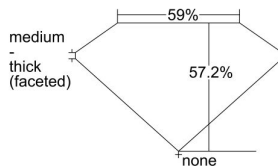

GIA®

FACSIMILE

GIA REPORT 6331953909

Verify this report at GIA.edu

GIA NATURAL DIAMOND DOSSIER®

October 18, 2019
GIA Report Number 6331953909
Shape and Cutting Style ..... Heart Brilliant
Measurements ..... 4.80 x 5.63 x 3.22 mm

GRADING RESULTS

Carat Weight ..... 0.50 carat
Color Grade ..... F
Clarity Grade SI1

ADDITIONAL GRADING INFORMATION

Polish ..... Excellent
Symmetry ..... Very Good
Fluorescence ..... None
Clarity Characteristics ..... Feather
Inscription(s): GIA 6331953909

PROPORTIONS

Profile not to actual proportions

GRADING SCALES

GIA COLOR SCALE		GIA CLARITY SCALE	
COLORLESS	D	VERY VERY SLIGHTLY INCLUDED	FLAWLESS
	E		INTERNALLY FLAWLESS
	F		VVS₁
	G		VVS₂
	H		VS₁
	I		VS₂
	J		SI₁
	K		SI₂
	L		I₁
	M		I₂
NEAR COLORLESS	N	SLIGHTLY INCLUDED	I₃
	O		
	P		
	Q		
FAINT	R		
	S		
	T		
	U		
VERT LIGHT	V		
	W		
	X		
	Y		
LIGHT	Z