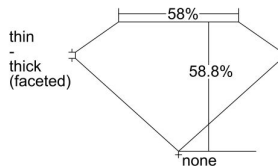

GIA®

FACSIMILE

GIA REPORT 6331849799

Verify this report at GIA.edu

GIA NATURAL DIAMOND DOSSIER®

October 11, 2019
GIA Report Number 6331849799
Shape and Cutting Style ..... Heart Brilliant
Measurements ..... 4.64 x 5.13 x 3.01 mm

GRADING RESULTS

Carat Weight ..... 0.40 carat
Color Grade ..... E
Clarity Grade VS1

ADDITIONAL GRADING INFORMATION

Polish ..... Excellent
Symmetry ..... Very Good
Fluorescence ..... Faint
Clarity Characteristics ..... Feather, Pinpoint
Inscription(s): GIA 6331849799

PROPORTIONS

Profile not to actual proportions

GRADING SCALES

GIA COLOR SCALE		GIA CLARITY SCALE			
COLORLESS	D	VERY VERY SLIGHTLY INCLUDED	FLAWLESS		
	E		INTERNALLY FLAWLESS		
	F	VERY SLIGHTLY INCLUDED	VVS₁		
	G		VVS₂		
	H		VS₁		
	NEAR COLORLESS	I	SLIGHTLY INCLUDED	VS₂	
		J		SI₁	
		FAINT	K	INCLUDED	SI₂
			L		I₁
			M		I₂
VERT LIGHT	N		INCLUDED	I₃	
	O				
	P				
	Q				
	LIGHT		R		
		S			
		T			
U					
V					
W					
X					
Y					
Z