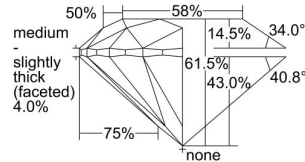

GIA®

FACSIMILE

GIA REPORT 6331767375

Verify this report at GIA.edu

GIA NATURAL DIAMOND DOSSIER®

September 26, 2019
GIA Report Number **6331767375**
Shape and Cutting Style ..... **Round Brilliant**
Measurements ..... **3.91 - 3.93 x 2.41 mm**

GRADING RESULTS

Carat Weight ..... **0.23 carat**
Color Grade ..... **D**
Clarity Grade **VS1**
Cut Grade ..... **Excellent**

ADDITIONAL GRADING INFORMATION

Polish ..... **Excellent**
Symmetry ..... **Excellent**
Fluorescence ..... **Faint**
Clarity Characteristics ..... **Crystal**
Inscription(s): **GIA 6331767375**

PROPORTIONS

Profile to actual proportions

GRADING SCALES

GIA COLOR SCALE	GIA CLARITY SCALE	GIA CUT SCALE	
D	FLAWLESS	EXCELLENT	
E	INTERNALLY FLAWLESS		
F		VVS₁	VERY GOOD
G	VVS₂		
H	VS₁	GOOD	
I	VS₂		
J	SI₁	FAIR	
K	SI₂		
L	I₁	POOR	
M	I₂		
N	I₃		
O			
P			
Q			
R			
S			
T			
U			
V			
W			
X			
Y			
Z