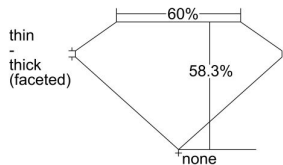

GIA®

FACSIMILE

GIA REPORT 6331592123

Verify this report at GIA.edu

GIA NATURAL DIAMOND DOSSIER®

August 30, 2019
GIA Report Number 6331592123
Shape and Cutting Style ..... Heart Brilliant
Measurements ..... 4.78 x 5.66 x 3.30 mm

GRADING RESULTS

Carat Weight ..... 0.51 carat
Color Grade ..... G
Clarity Grade SI1

ADDITIONAL GRADING INFORMATION

Polish ..... Excellent
Symmetry ..... Very Good
Fluorescence ..... None
Clarity Characteristics ..... Feather
Inscription(s): GIA 6331592123

PROPORTIONS

Profile not to actual proportions

GRADING SCALES

GIA COLOR SCALE		GIA CLARITY SCALE			
COLORLESS	D	VERY VERY SLIGHTLY INCLUDED	FLAWLESS		
	E		INTERNALLY FLAWLESS		
	F	VERY SLIGHTLY INCLUDED	VVS₁		
	G		VVS₂		
	H		VS₁		
	NEAR COLORLESS	I	SLIGHTLY INCLUDED	VS₂	
		J		SI₁	
		FAINT	K	INCLUDED	SI₂
			L		I₁
			M		I₂
VERTICALLY COLORLESS	N	INCLUDED	I₃		
	O				
	P				
	Q				
	R				
	S				
LIGHT	T				
	U				
	V				
	W				
	X				
Y					
Z