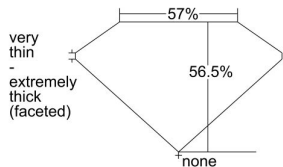

GIA®

FACSIMILE

GIA REPORT 6331189060

Verify this report at GIA.edu

GIA NATURAL DIAMOND DOSSIER®

July 04, 2019
GIA Report Number 6331189060
Shape and Cutting Style ..... Heart Brilliant
Measurements ..... 5.00 x 5.47 x 3.09 mm

GRADING RESULTS

Carat Weight ..... 0.50 carat
Color Grade ..... F
Clarity Grade VS2

ADDITIONAL GRADING INFORMATION

Polish ..... Excellent
Symmetry ..... Good
Fluorescence ..... None
Clarity Characteristics ..... Feather, Crystal, Cloud
Inscription(s): GIA 6331189060

PROPORTIONS

Profile not to actual proportions

GRADING SCALES

GIA COLOR SCALE		GIA CLARITY SCALE			
COLORLESS	D	VERY VERY SLIGHTLY INCLUDED	FLAWLESS		
	E		INTERNALLY FLAWLESS		
	F		VVS₁		
	G		VVS₂		
	NEAR COLORLESS	H	VERY SLIGHTLY INCLUDED	VS₁	
		I		VS₂	
		FAINT	J	SLIGHTLY INCLUDED	SI₁
			K		SI₂
	L		I₁		
	M		I₂		
N	I₃				
O					
VERT LIGHT	P	INCLUDED			
	Q				
	R				
	S				
	T				
	U				
	V				
LIGHT	W				
	X				
	Y				
	Z