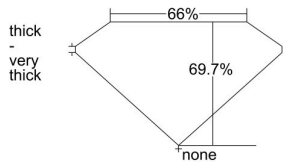

GIA®

FACSIMILE

GIA REPORT 6321191843

Verify this report at GIA.edu

GIA NATURAL DIAMOND DOSSIER®

March 08, 2019
GIA Report Number 6321191843
Shape and Cutting Style ..... Square Emerald Cut
Measurements ..... 4.86 x 4.82 x 3.36 mm

GRADING RESULTS

Carat Weight ..... 0.71 carat
Color Grade ..... F
Clarity Grade VVS2

ADDITIONAL GRADING INFORMATION

Polish ..... Excellent
Symmetry ..... Excellent
Fluorescence ..... Faint
Clarity Characteristics ..... Pinpoint
Inscription(s): GIA 6321191843

PROPORTIONS

Profile not to actual proportions

GRADING SCALES

GIA COLOR SCALE		GIA CLARITY SCALE			
COLORLESS	D	VERY VERY SLIGHTLY INCLUDED	FLAWLESS		
	E		INTERNALLY FLAWLESS		
	F	VERY SLIGHTLY INCLUDED	VVS₁		
	G		VVS₂		
	H		VS₁		
	NEAR COLORLESS	I	VERY SLIGHTLY INCLUDED	VS₂	
		J		SI₁	
		FAINT	K	SLIGHTLY INCLUDED	SI₂
			L		I₁
			M		I₂
VERT LIGHT	N	INCLUDED	I₃		
	O				
	P				
	Q				
	R				
	S				
LIGHT	T				
	U				
	V				
	W				
	X				
	Y				
	Z