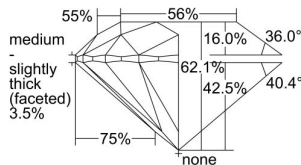

GIA®

FACSIMILE

GIA REPORT 6315369041

Verify this report at GIA.edu

GIA NATURAL DIAMOND DOSSIER®

December 04, 2018
GIA Report Number 6315369041
Shape and Cutting Style ..... Round Brilliant
Measurements ..... 5.41 - 5.43 x 3.37 mm

GRADING RESULTS

Carat Weight ..... 0.61 carat
Color Grade ..... H
Clarity Grade I1
Cut Grade ..... Very Good

ADDITIONAL GRADING INFORMATION

Polish ..... Very Good
Symmetry ..... Excellent
Fluorescence ..... None
Clarity Characteristics ..... Crystal, Cloud
Inscription(s): GIA 6315369041

PROPORTIONS

Profile to actual proportions