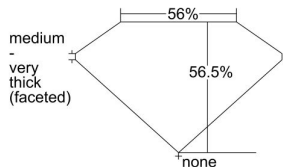

GIA®

FACSIMILE

GIA REPORT 6312613711

Verify this report at GIA.edu

GIA NATURAL DIAMOND DOSSIER®

January 14, 2019
GIA Report Number 6312613711
Shape and Cutting Style ..... Heart Brilliant
Measurements ..... 4.69 x 5.50 x 3.11 mm

GRADING RESULTS

Carat Weight ..... 0.46 carat
Color Grade ..... D
Clarity Grade VS1

ADDITIONAL GRADING INFORMATION

Polish ..... Excellent
Symmetry ..... Very Good
Fluorescence ..... Faint
Clarity Characteristics ..... Crystal
Inscription(s): GIA 6312613711

PROPORTIONS

Profile not to actual proportions

GRADING SCALES

GIA COLOR SCALE		GIA CLARITY SCALE		
NEAR COLORLESS	D	VERY VERY SLIGHTLY INCLUDED	FLAWLESS	
	E		INTERNALLY FLAWLESS	
	F	VERY SLIGHTLY INCLUDED	VVS₁	
	G		VVS₂	
	H		VS₁	
	FAINT	I	SLIGHTLY INCLUDED	VS₂
		J		SI₁
		K	INCLUDED	SI₂
		L		I₁
		M		I₂
LIGHT		N		I₃
	O			
	P			
	Q			
	R			
	S			
	T			
	U			
	V			
	W			
	X			
	Y			
	Z