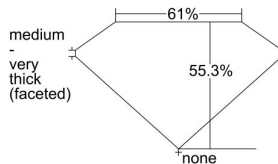

GIA®

FACSIMILE

GIA REPORT 6312268747

Verify this report at GIA.edu

GIA NATURAL DIAMOND DOSSIER®

November 22, 2018
GIA Report Number 6312268747
Shape and Cutting Style ..... Heart Brilliant
Measurements ..... 4.98 x 5.50 x 3.04 mm

GRADING RESULTS

Carat Weight ..... 0.50 carat
Color Grade ..... F
Clarity Grade VS1

ADDITIONAL GRADING INFORMATION

Polish ..... Very Good
Symmetry ..... Good
Fluorescence ..... None
Clarity Characteristics..... Crystal, Feather, Cloud, Needle
Inscription(s): GIA 6312268747

PROPORTIONS

Profile not to actual proportions

GRADING SCALES

GIA COLOR SCALE		GIA CLARITY SCALE			
COLORLESS	D	VERY VERY SLIGHTLY INCLUDED	FLAWLESS		
	E		INTERNALLY FLAWLESS		
	F	VERY SLIGHTLY INCLUDED	VS₁		
	G		VS₂		
	H		VS₁		
	NEAR COLORLESS	I	SLIGHTLY INCLUDED	VS₂	
		J		SI₁	
		FAINT	K	INCLUDED	SI₂
			L		I₁
			M		I₂
VERTICALLY LIGHT	N	INCLUDED	I₃		
	O				
	P				
	Q				
	R				
LIGHT	S				
	T				
	U				
	V				
	W				
	X				
	Y				
	Z