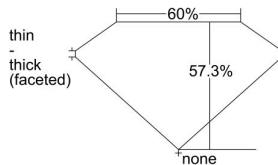

GIA®

FACSIMILE

GIA REPORT 6312061293

Verify this report at GIA.edu

GIA NATURAL DIAMOND DOSSIER®

October 31, 2018
GIA Report Number 6312061293
Shape and Cutting Style ..... Heart Brilliant
Measurements ..... 5.08 x 5.83 x 3.34 mm

GRADING RESULTS

Carat Weight ..... 0.61 carat
Color Grade ..... D
Clarity Grade VS1

ADDITIONAL GRADING INFORMATION

Polish ..... Excellent
Symmetry ..... Very Good
Fluorescence ..... Faint
Clarity Characteristics..... Crystal, Indented Natural, Pinpoint
Inscription(s): GIA 6312061293

PROPORTIONS

Profile not to actual proportions

GRADING SCALES

GIA COLOR SCALE		GIA CLARITY SCALE			
COLORLESS	D	VERY VERY SLIGHTLY INCLUDED	FLAWLESS		
	E		INTERNALLY FLAWLESS		
	F	VERY SLIGHTLY INCLUDED	VVS₁		
	G		VVS₂		
	H		VS₁		
	NEAR COLORLESS	I	SLIGHTLY INCLUDED	VS₂	
		J		SI₁	
		FAINT	K	INCLUDED	SI₂
			L		I₁
			M		I₂
VERT LIGHT	N	LIGHT	I₃		
	O				
	P				
	Q				
	R