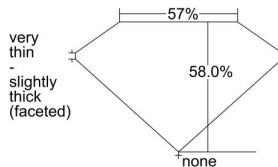

GIA®

FACSIMILE

GIA REPORT 6301648379

Verify this report at GIA.edu

GIA NATURAL DIAMOND DOSSIER®

September 26, 2018
GIA Report Number 6301648379
Shape and Cutting Style ..... Heart Brilliant
Measurements ..... 4.86 x 5.69 x 3.30 mm

GRADING RESULTS

Carat Weight ..... 0.51 carat
Color Grade ..... D
Clarity Grade SI1

ADDITIONAL GRADING INFORMATION

Polish ..... Excellent
Symmetry ..... Good
Fluorescence ..... None
Clarity Characteristics ..... Cloud, Indented Natural
Inscription(s): GIA 6301648379

PROPORTIONS

Profile not to actual proportions

GRADING SCALES

GIA COLOR SCALE		GIA CLARITY SCALE			
COLORLESS	D	VERY VERY SLIGHTLY INCLUDED	FLAWLESS		
	E		INTERNALLY FLAWLESS		
	F	VERY SLIGHTLY INCLUDED	VVS₁		
	G		VVS₂		
	H		VS₁		
	NEAR COLORLESS	I	SLIGHTLY INCLUDED	VS₂	
		J		SI₁	
		FAINT	K	INCLUDED	SI₂
			L		I₁
			M		I₂
VERT LIGHT	N	INCLUDED	I₃		
	O				
	P				
	Q				
	R				
LIGHT	S				
	T				
	U				
	V				
	W				
	X				
	Y				
	Z