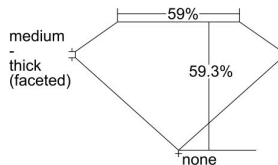

GIA®

FACSIMILE

GIA REPORT 6295255510

Verify this report at GIA.edu

GIA NATURAL DIAMOND DOSSIER®

May 31, 2018
GIA Report Number 6295255510
Shape and Cutting Style ..... Heart Brilliant
Measurements ..... 5.72 x 6.44 x 3.82 mm

GRADING RESULTS

Carat Weight ..... 0.80 carat
Color Grade ..... F
Clarity Grade SI1

ADDITIONAL GRADING INFORMATION

Polish ..... Excellent
Symmetry ..... Excellent
Fluorescence ..... None
Clarity Characteristics ..... Feather
Inscription(s): GIA 6295255510

PROPORTIONS

Profile not to actual proportions

GRADING SCALES

GIA COLOR SCALE		GIA CLARITY SCALE			
COLORLESS	D	VERY VERY SLIGHTLY INCLUDED	FLAWLESS		
	E		INTERNALLY FLAWLESS		
	F	VERY SLIGHTLY INCLUDED	VVS₁		
	G		VVS₂		
	H		VS₁		
	NEAR COLORLESS	I	SLIGHTLY INCLUDED	VS₂	
		J		SI₁	
		FAINT	K	INCLUDED	SI₂
			L		I₁
			M		I₂
VERTICALLY LIGHT	N	INCLUDED	I₃		
	O				
	P				
	Q				
	R				
LIGHT	S				
	T				
	U				
	V				
	W				
X					
Y					
Z